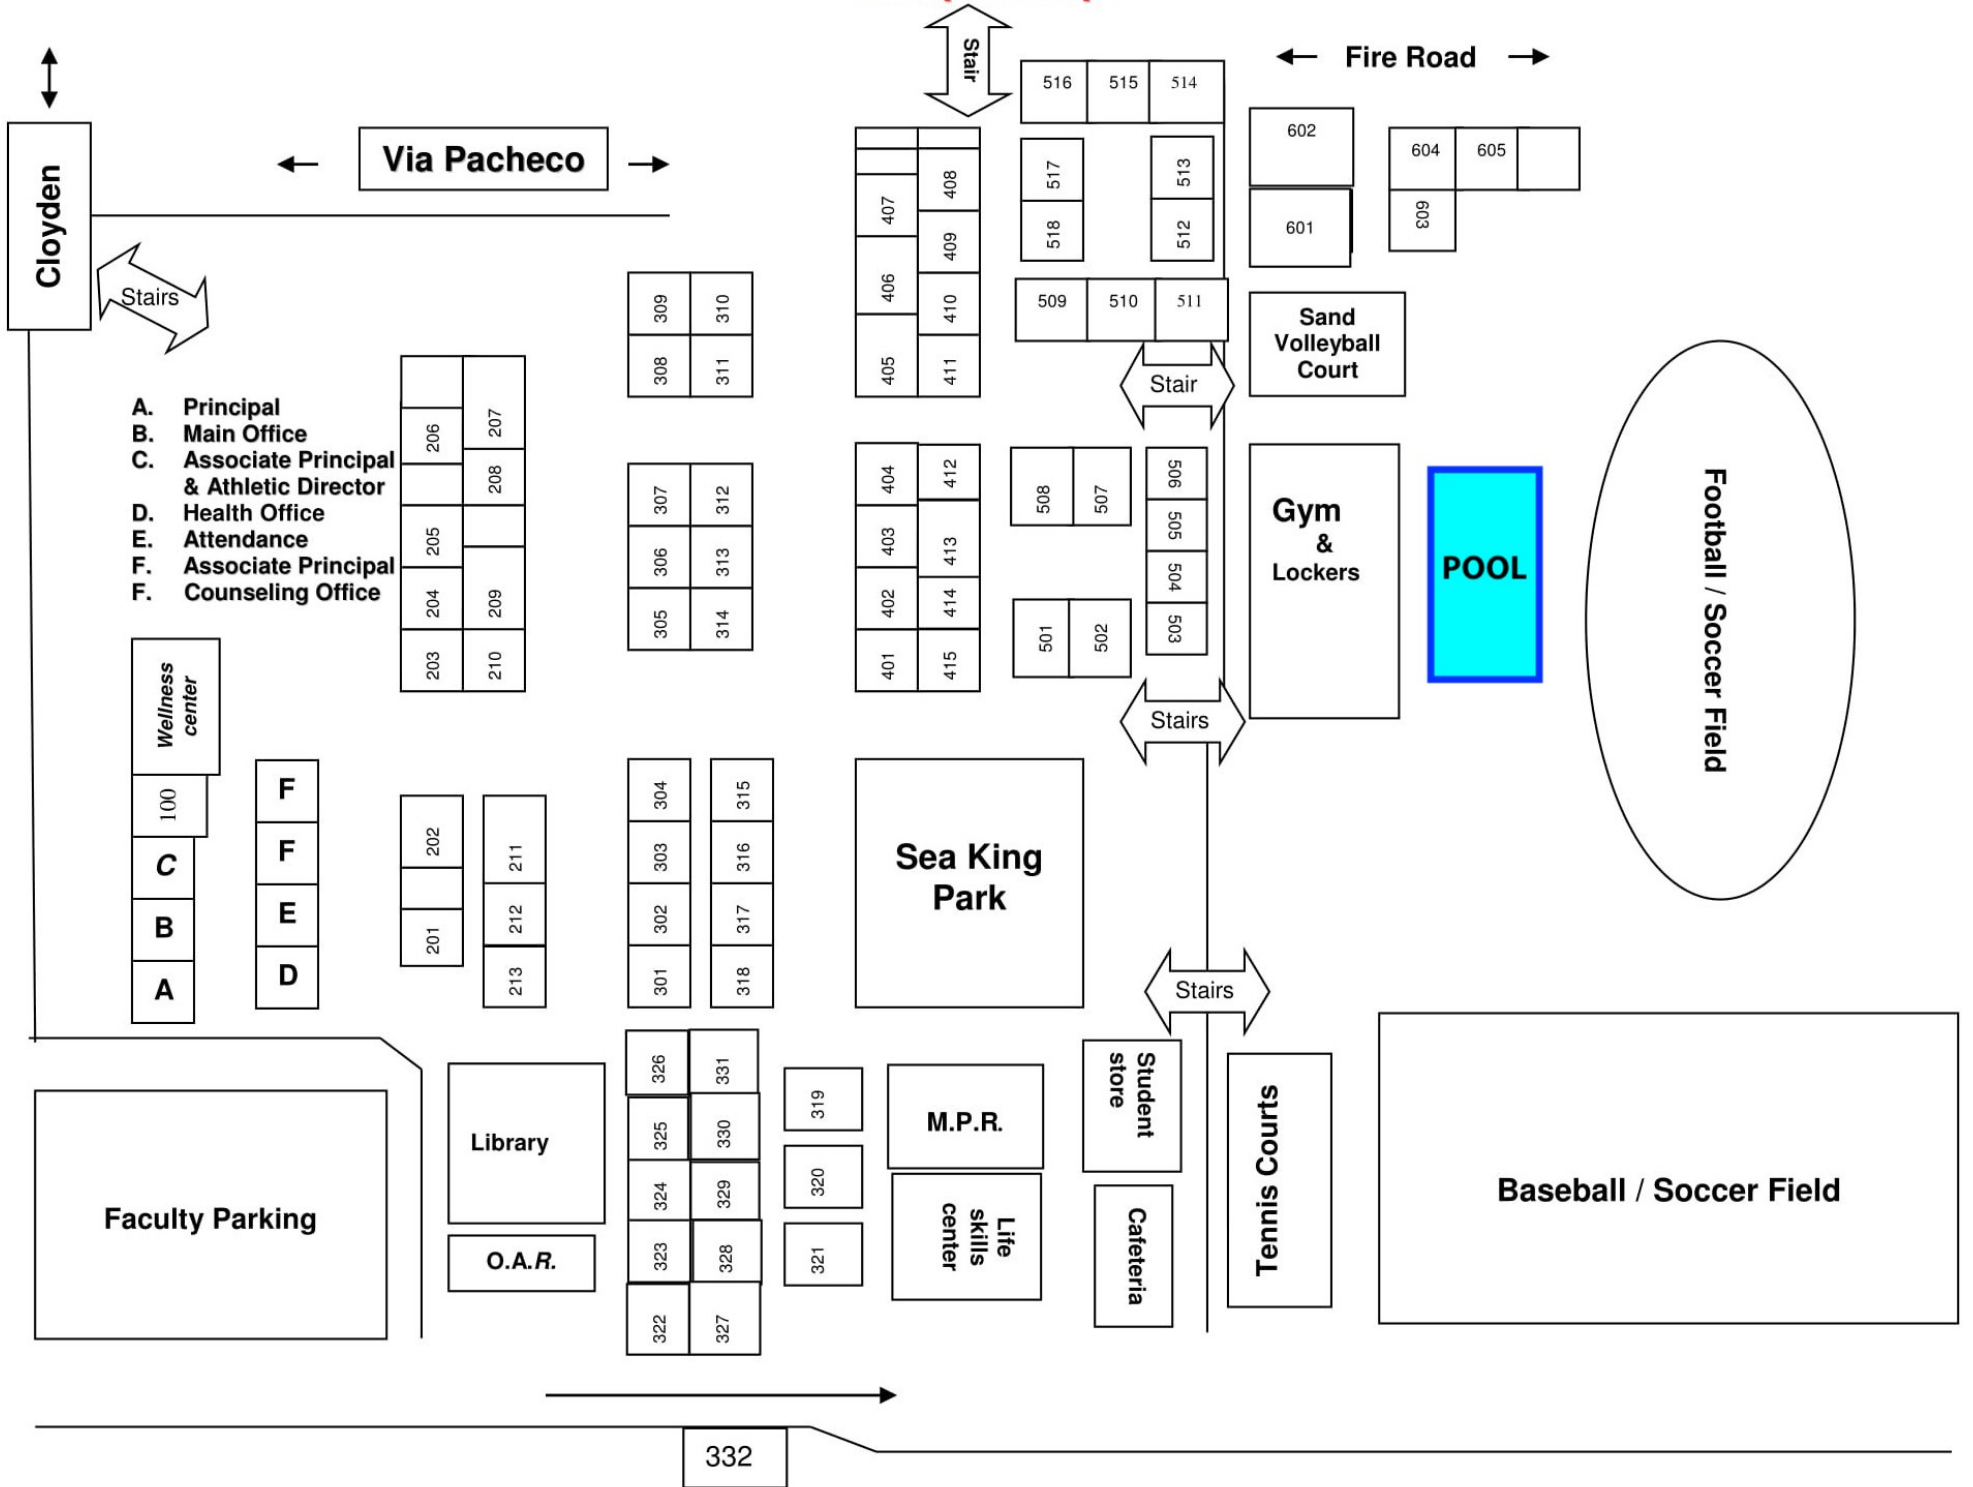

Palos Verdes High School Campus Map

- A. Principal
- B. Main Office
- C. Associate Principal & Athletic Director
- D. Health Office
- E. Attendance
- F. Associate Principal
- F. Counseling Office